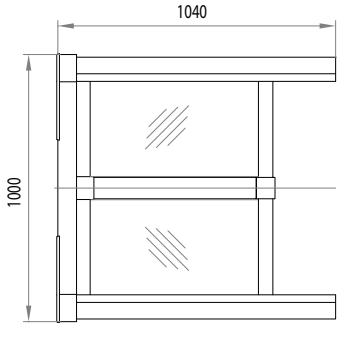

Easygate SG-M-1000 (MIDDLE).....max. 105 kg

Easygate SG-S-1600 (SIDE).....max. 95 kg

Easygate SG-M-1600 (MIDDLE).... max. 120 kg

Easygate SG - 1000

Easygate SG - 1600